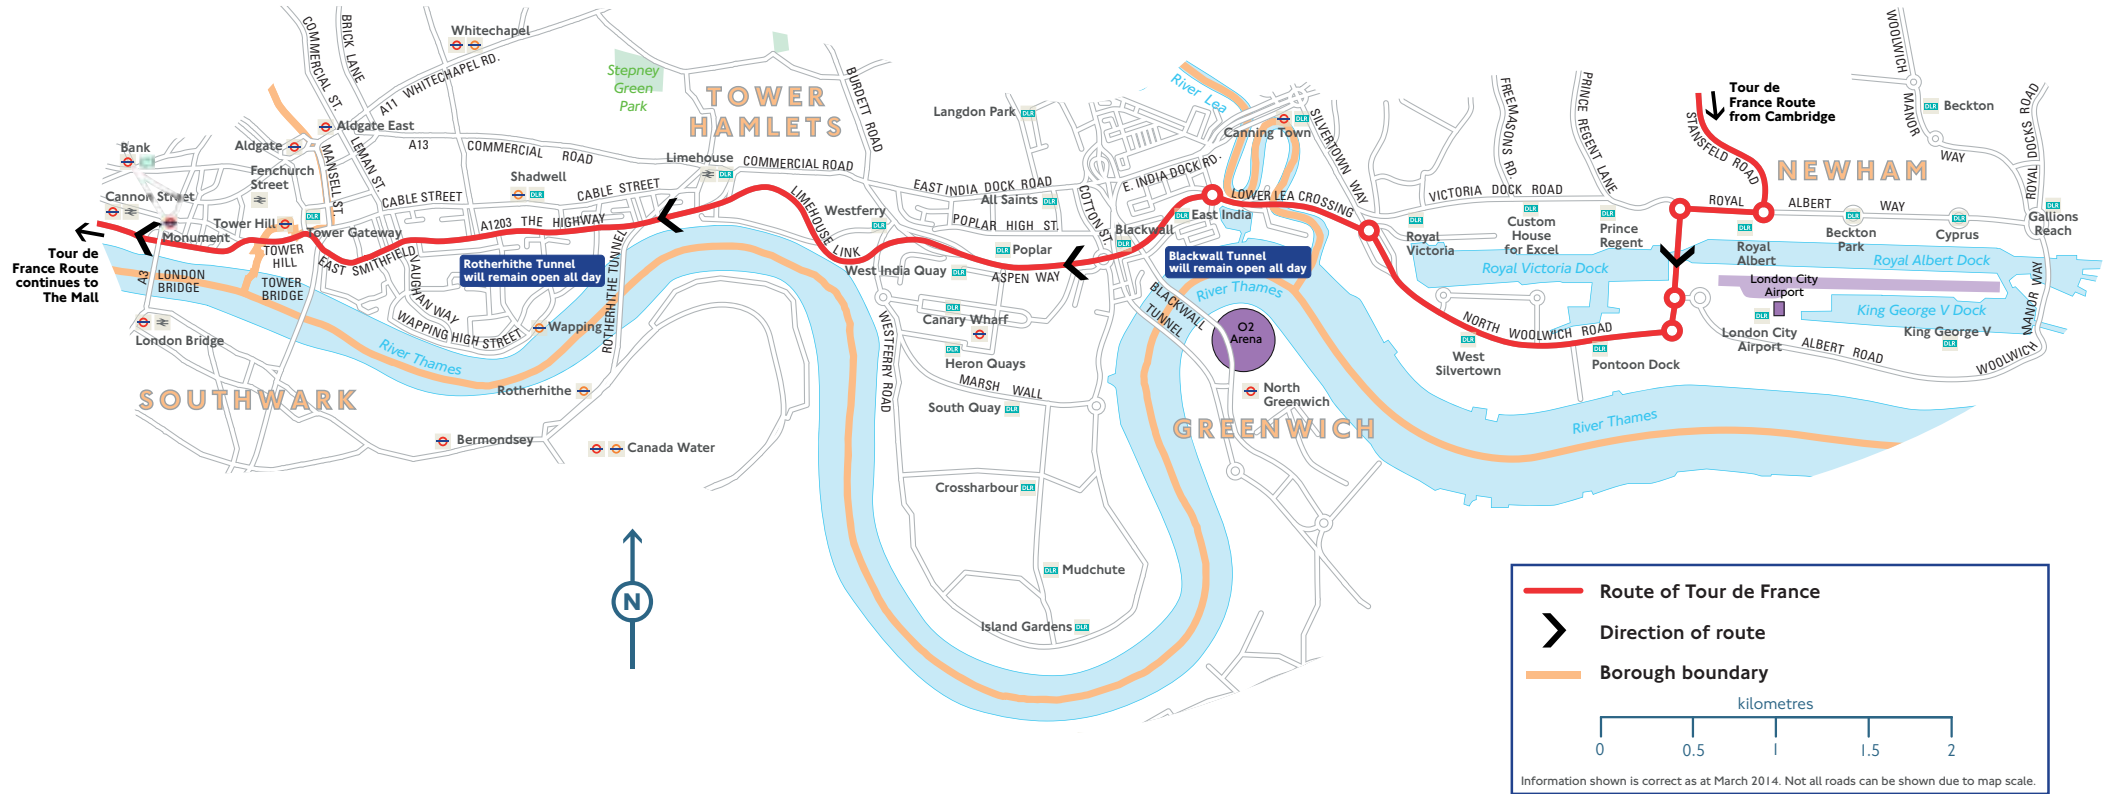

LONDON™

MONDAY 7 JULY 2014 : STAGE 3

Route through London: London City Airport - London Bridge section

A map of the full route in London is available from tfl.gov.uk/tourdefrance

MAYOR OF LONDON

tfl.gov.uk

24 hour travel information
0343 222 1234*

Sign up for email updates
tfl.gov.uk/emailupdates

**TRANSPORT
FOR LONDON**
EVERY JOURNEY MATTERS

© Crown Copyright and database right 2014.
All rights reserved. Ordnance Survey Licence number 100046062.