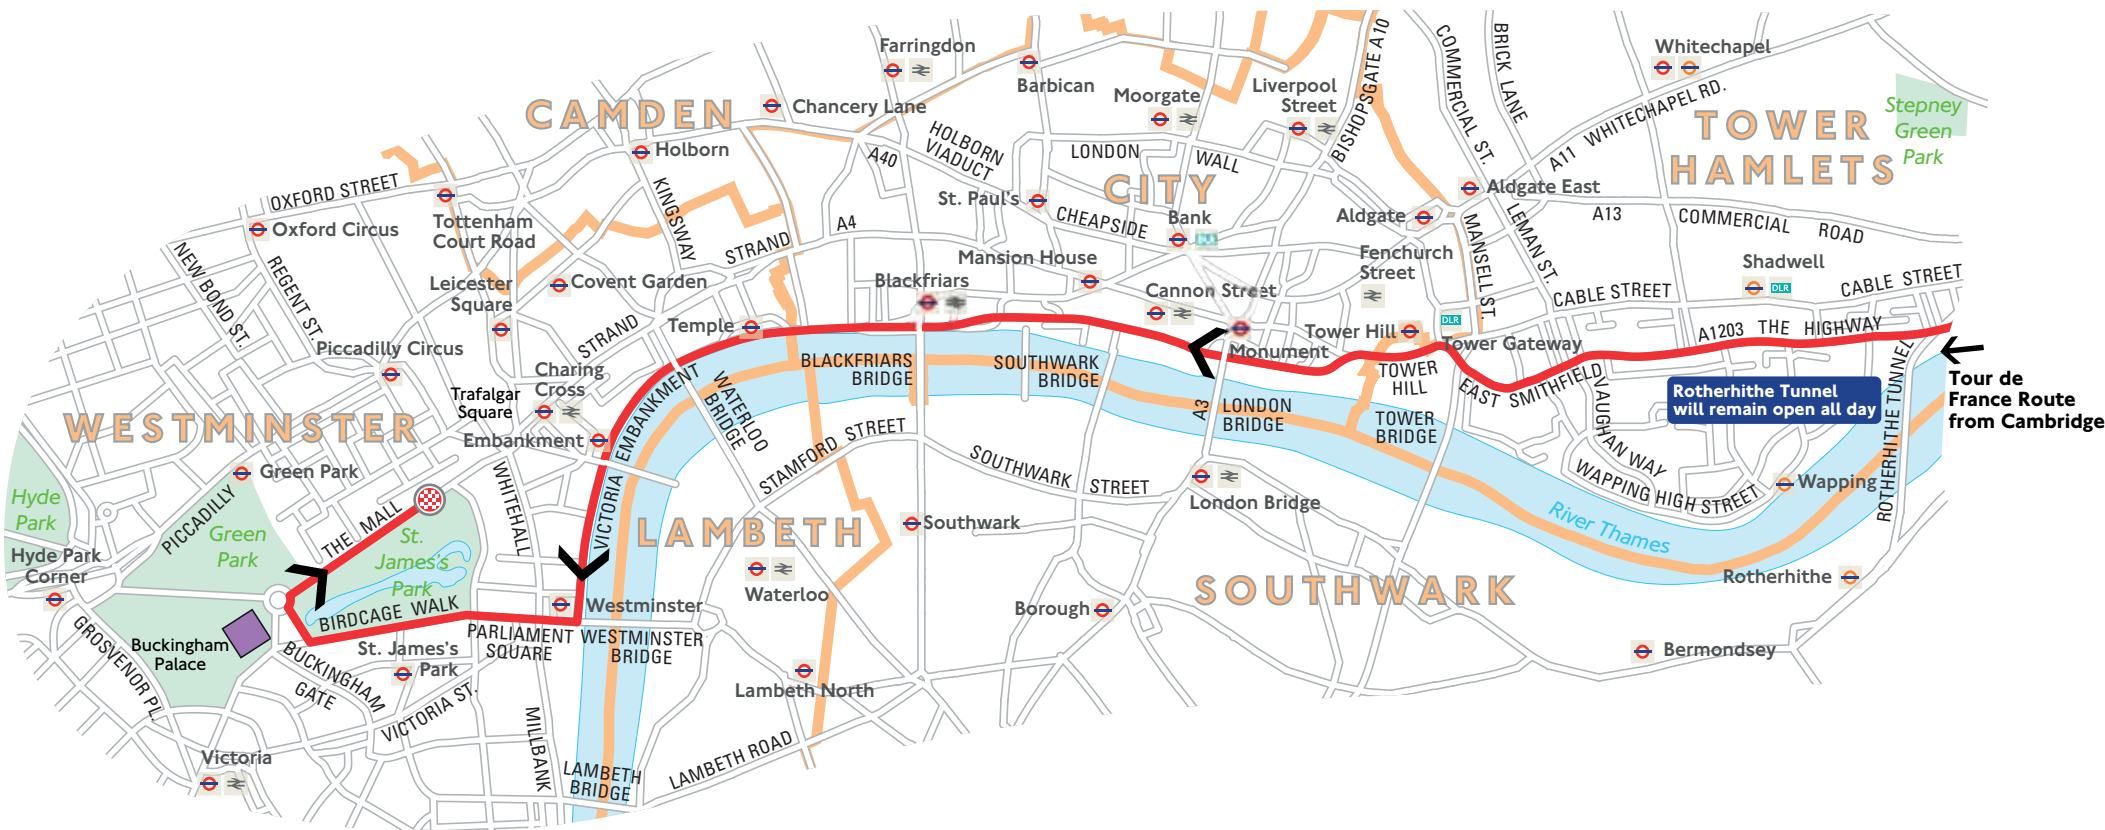

LONDON™

MONDAY 7 JULY 2014 : STAGE 3

Route through London: The Highway - The Mall section

Route of Tour de France
Direction of route
Race finish
Borough boundary

0 0.5 1
kilometres

Information shown is correct as at March 2014. Not all roads can be shown due to map scale.

A map of the full route in London is available from tfl.gov.uk/tourdefrance

© Crown Copyright and database right 2014.
All rights reserved. Ordnance Survey Licence number 100046062.

MAYOR OF LONDON

tfl.gov.uk

24 hour travel information
0343 222 1234*

Sign up for email updates
tfl.gov.uk/emailupdates

TRANSPORT FOR LONDON
EVERY JOURNEY MATTERS